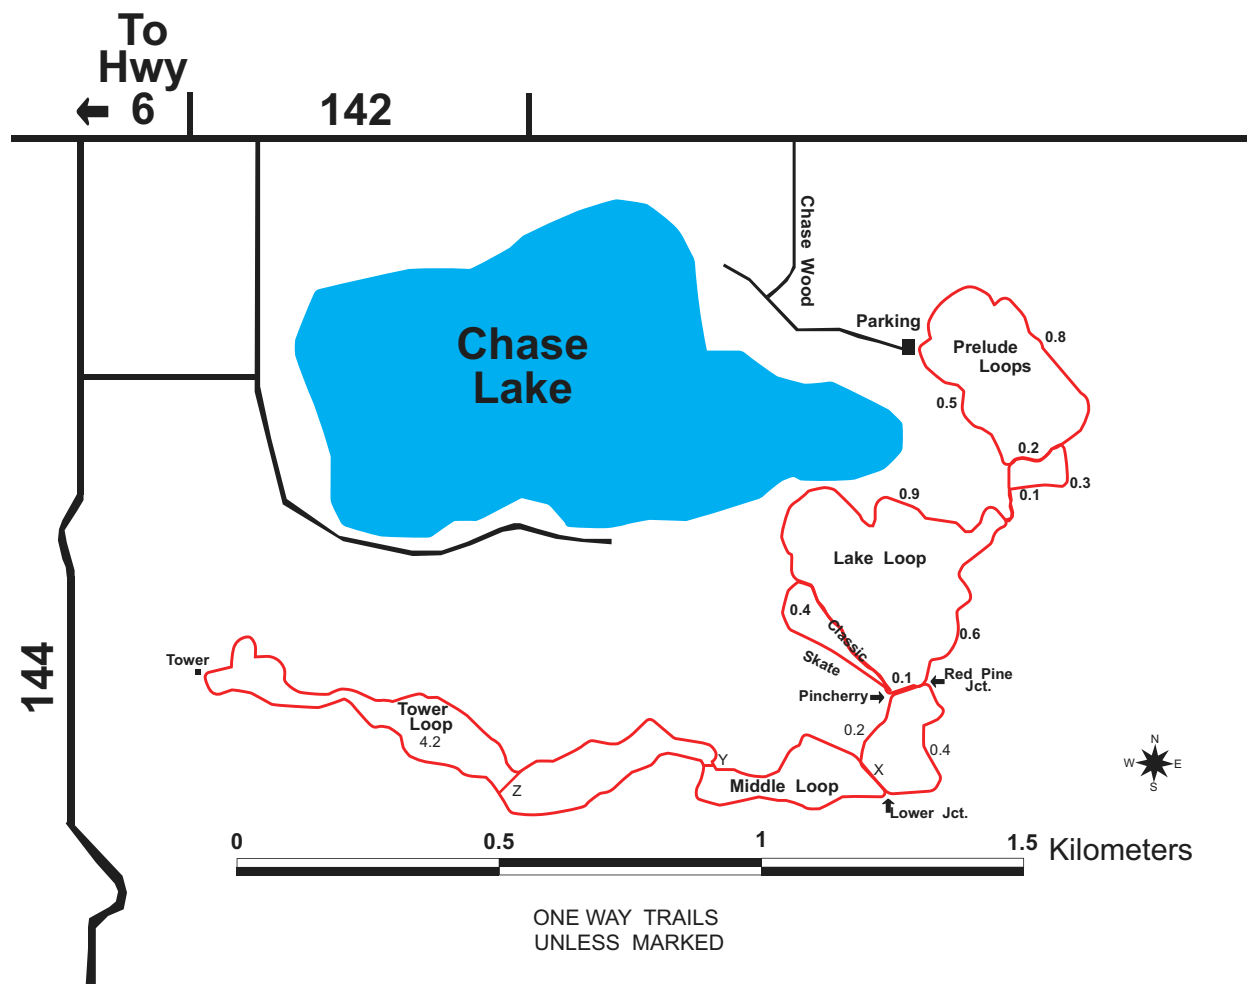

Blueberry Hills Cross Country Ski Trails

TRAILS GROOMED
AND MAINTAINED BY
NORTHERN LIGHTS
NORDIC SKI CLUB

ONE WAY TRAILS
UNLESS MARKED

LOOP DISTANCE	
TOWER LOOP	X Km
MIDDLE LOOP	X Km
LAKE LOOP	X Km
PRELUDE LOOPS	X Km

INTERSECTIONS INDICATED
BY LETTERS